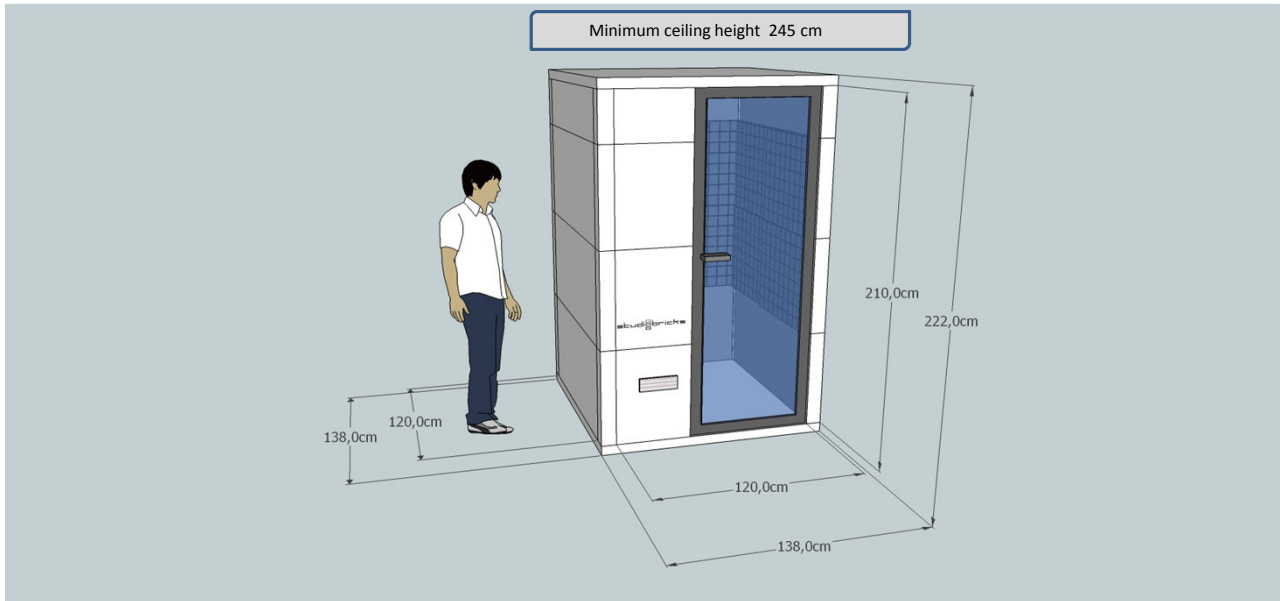

Pricing

External size of booth

Dimension wide X long X high in M
1.20 X 1.40 X 2.25

Internal size of booth

Dimension wide X long X high in M
0,90 x 1,10 x 2,04

Finishing

Standard:

Extras:

Pricing

External size of booth

Dimension wide X long X high in M
1.38 X 1.38 X 2.22

Internal size of booth

Dimension wide X long X high in M
1.20 X 1.20 X 2.10

Finishing

| | Standard: | Extras: |
|-------------------------|-----------------|--|
| Absorber | Vicoustic A50 | |
| Reflectors | No | <i>Varipanel 52,- Eur p.part</i> (Recomendation for wind instr. 2 x Varipanel) |
| BassTraps | No | <i>SuperbassTrap90 170,- (2 pair)</i> (Recomendation for Voice off 2 pairs) |
| Acoustic window | No | <i>*)</i> |
| Door | 75cm x 210cm | <i>(Soundproof door with four layer mirror)</i> |
| Lacquer | white *) | |
| Electricity Plug | yes | |
| LED Light | 50 cm LED Light | |
| Carpet | grey | |
| wire tunnel | 4 cable system | <i>40,- Euro additional tunnel</i> |
| KG | 531 KG | |