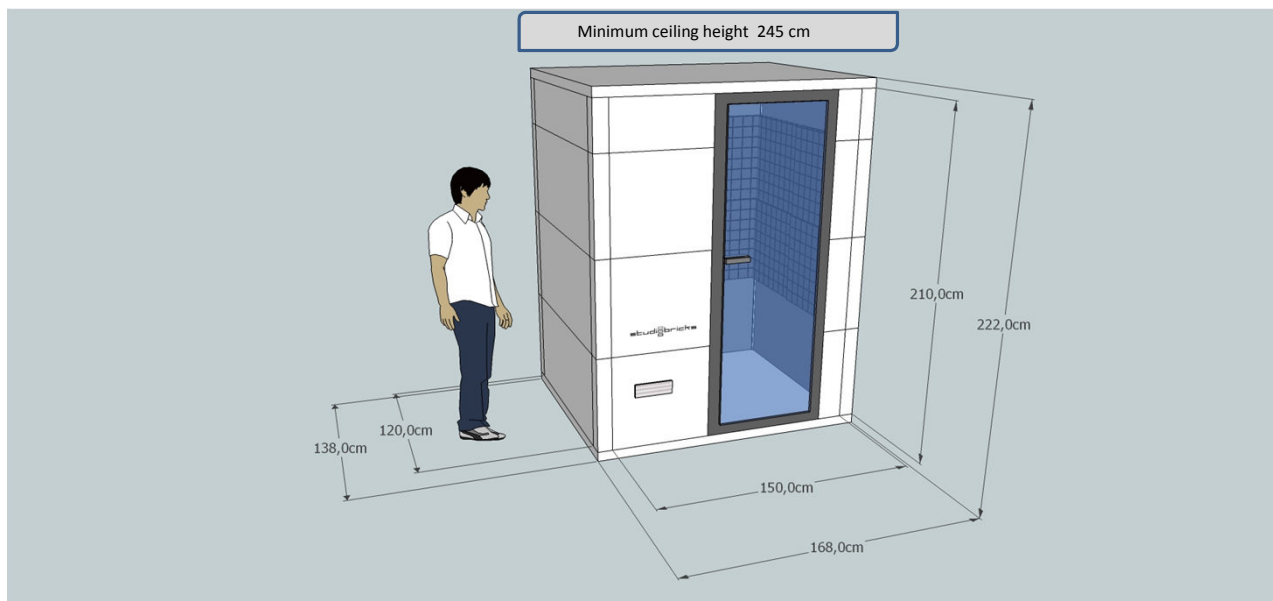

Pricing

External size of booth

Dimension wide X long X high in M
1.38 X 1.38 X 2.22

Internal size of booth

Dimension wide X long X high in M
1.20 X 1.20 X 2.10

Finishing

| | Standard: | Extras: |
|-------------------------|-----------------|--|
| Absorber | Vicoustic A50 | |
| Reflectors | No | <i>Varipanel 52,- Eur p.part</i> (Recomendation for wind instr. 2 x Varipanel) |
| BassTraps | No | <i>SuperbassTrap90 170,- (2 pair)</i> (Recomendation for Voice off 2 pairs) |
| Acoustic window | No | <i>*)</i> |
| Door | 75cm x 210cm | <i>(Soundproof door with four layer mirror)</i> |
| Lacquer | white *) | |
| Electricity Plug | yes | |
| LED Light | 50 cm LED Light | |
| Carpet | grey | |
| wire tunnel | 4 cable system | <i>40,- Euro additional tunnel</i> |
| KG | 531 KG | |

Pricing

External size of booth

Dimension wide X long X high in M
1.38 X 1.68 X 2.22

Internal size of booth

Dimension wide X long X high in M
1.20 X 1.50 X 2.08

Finishing

| | Standard: | Extras: |
|-------------------------|-----------------|---|
| Absorber | Vicoustic A50 | |
| Reflectors | No | Varipanel 52,- Eur p.part (Recomendation for wind instr. 3 x Varipanel) |
| BassTraps | No | SuperbassTrap90 170,- (2 pair) (Recomendation for Voice off 2 pairs) |
| Acoustic window | No | *) |
| Door | 75cm x 210cm | (Soundproof door with four layer mirror) |
| Lacquer | white | *) |
| Electricity Plug | yes | |
| LED Light | 50 cm LED Light | |
| Carpet | grey | |
| wire tunnel | 4 cable system | 40,- Euro additional tunnel |
| KG | 611 KG | |