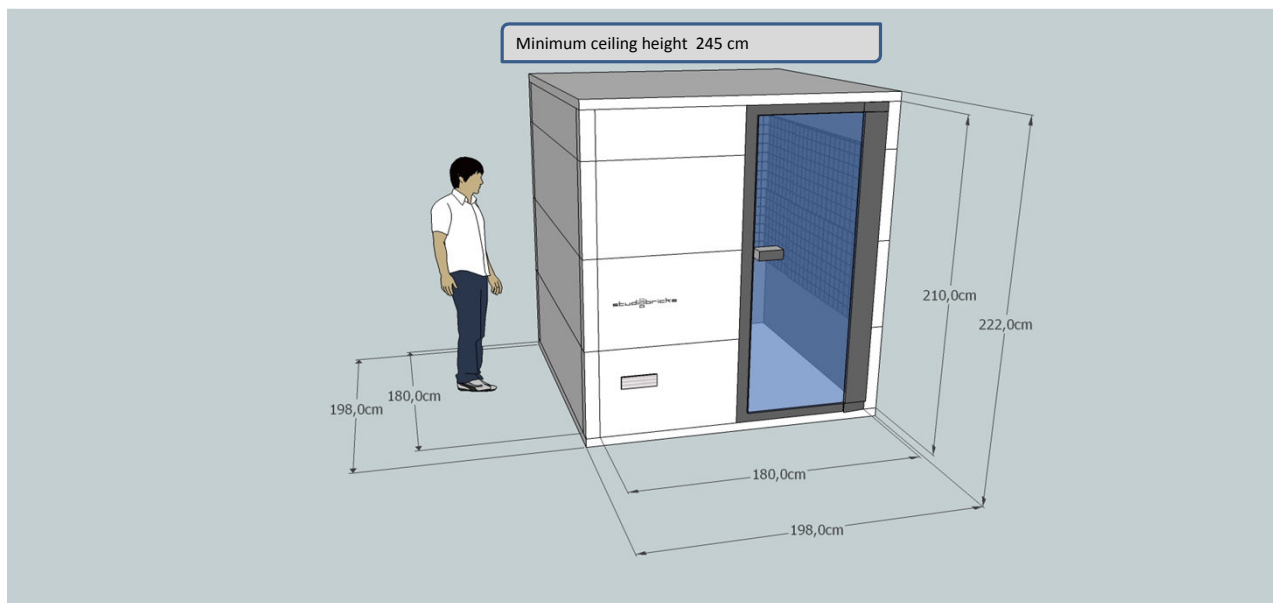

Pricing

External size of booth

Dimension wide X long X high in M
1.68 X 1.98 X 2.22

Internal size of booth

Dimension wide X long X high in M
1.50 X 1.80 X 2.08

Finishing

| | Standard: | Extras: |
|-------------------------|-----------------|---|
| Absorber | Vicoustic A50 | |
| Reflectors | No | Varipanel 52,- Eur p.part (Recomendation for wind instr. / Klavier 5 x Varipanel) |
| BassTraps | No | SuperbassTrap90 170,- (2 pair) (Recomendation for Voice off 2 pairs) |
| Acoustic window | No | *) |
| Door | 90 cm x 210cm | (Soundproof door with four layer mirror) |
| Lacquer | white | *) |
| Electricity Plug | yes | |
| LED Light | 50 cm LED Light | |
| Carpet | grey | |
| wire tunnel | 4 cable system | 40,- Euro additional tunel |
| KG | 772 KG | |

Pricing

External size of booth

Dimension wide X long X high in M
1.98 X 1.98 X 2.22

Internal size of booth

Dimension wide X long X high in M
1.80 X 1.80 X 2.08

Finishing

| | Standard: | Extras: |
|-------------------------|----------------|--|
| Absorber | Vicoustic A50 | |
| Reflectors | No | <i>Varipanel 52,- Eur p.part</i> (Recomendation for wind instr. / Klavier 6 x Varipanel) |
| BassTraps | No | <i>SuperbassTrap90 170,- (2 pair)</i> (Recomendation for Voice off 2 pairs) |
| Acoustic window | 90 cm x 60 cm | *) |
| Door | 90 cm x 210cm | <i>(Soundproof door with four layer mirror)</i> |
| Lacquer | white | *) |
| Electricity Plug | yes | |
| LED Light | 100 cm LED | |
| Carpet | grey | |
| wire tunnel | 4 cable system | <i>40,- Euro additional tunel</i> |
| KG | 857 KG | |