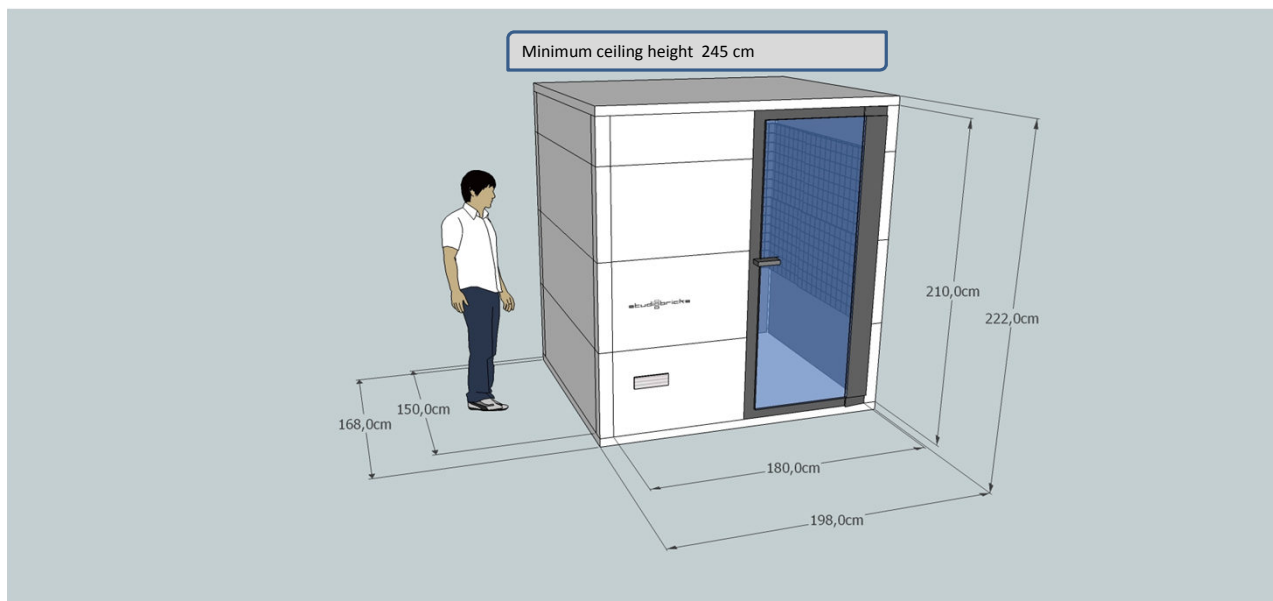

Pricing

External size of booth

Dimension wide X long X high in M
1.68 X 1.68 X 2.22

Internal size of booth

Dimension wide X long X high in M
1.50 X 1.50 X 2.08

Finishing

| | Standard: | Extras: |
|-------------------------|-----------------|---|
| Absorber | Vicoustic A50 | |
| Reflectors | No | <i>Varipanel 52,- Eur p.part</i> (Recomendation for wind instr. 4 x Varipanels) |
| BassTraps | No | <i>SuperbassTrap90 170,- (2 pair)</i> (Recomendation for Voice off 2 pairs) |
| Acoustic window | No | <i>*)</i> |
| Door | 75cm x 210cm | <i>(Soundproof door with four layer mirror)</i> |
| Lacquer | white | <i>*)</i> |
| Electricity Plug | yes | |
| LED Light | 50 cm LED Light | |
| Carpet | grey | |
| wire tunnel | 4 cable system | <i>40,- Euro additional tunel</i> |
| KG | 687 KG | |

Pricing

External size of booth

Dimension wide X long X high in M
1.68 X 1.98 X 2.22

Internal size of booth

Dimension wide X long X high in M
1.50 X 1.80 X 2.08

Finishing

| | Standard: | Extras: |
|-------------------------|-----------------|---|
| Absorber | Vicoustic A50 | |
| Reflectors | No | Varipanel 52,- Eur p.part (Recomendation for wind instr. / Klavier 5 x Varipanel) |
| BassTraps | No | SuperbassTrap90 170,- (2 pair) (Recomendation for Voice off 2 pairs) |
| Acoustic window | No | *) |
| Door | 90 cm x 210cm | (Soundproof door with four layer mirror) |
| Lacquer | white | *) |
| Electricity Plug | yes | |
| LED Light | 50 cm LED Light | |
| Carpet | grey | |
| wire tunnel | 4 cable system | 40,- Euro additional tunel |
| KG | 772 KG | |