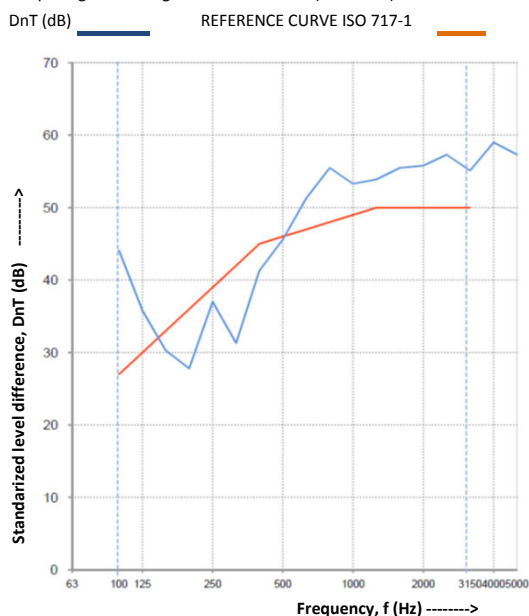

studiobricks

Pricing 595 / 2014

Valid from 01/01/2014 to 30/06/2014

Double wall "Standard"

MEASUREMENTS REPORT OF 08/11/13

STANDARDIZED LEVEL DIFFERENCE ACCORDING TO ISO 140-4 STANDARD
FIELD MEASUREMENTS OF AIRBORNE SOUND INSULATION BETWEEN ROOM

Freq. Range according to reference curve (ISO 717-1)

FREQUENCY <i>f</i> Hz	DnT 1/3 OCTAVE BAND dB
100	44,1
125	35,8
160	30,3
200	27,8
250	37,0
315	31,3
400	41,3
500	45,6
630	51,3
800	55,5
1000	53,3
1250	53,9
1600	55,5
2000	55,8
2500	57,3
3150	55,1
4000	59,0
5000	57,3

Rating according to ISO 717-1 standard: (Evaluation based on results of measurements obtained by an engineering method)

Insulation value according to **ISO 717-1** **DnT,w (C,Ctr) = 46 (-2 ; -6) dB**
NF S31-057 **DnT (A) = 44,5 dBA**

Background noise corrections were made

Report nº 1614-11-L

Test performed by: Ivan Martínez

F 5.10.07] Rev 5

Studiobricks S.L.
Calle Aribau 177, 1a
08036 Barcelona / Spain

Tel.: +34 609 865 723
STUDIO BRICKS
NIF: B - 655 19316

Web: www.studiobricks.com
Mail: info@studiobricks.com