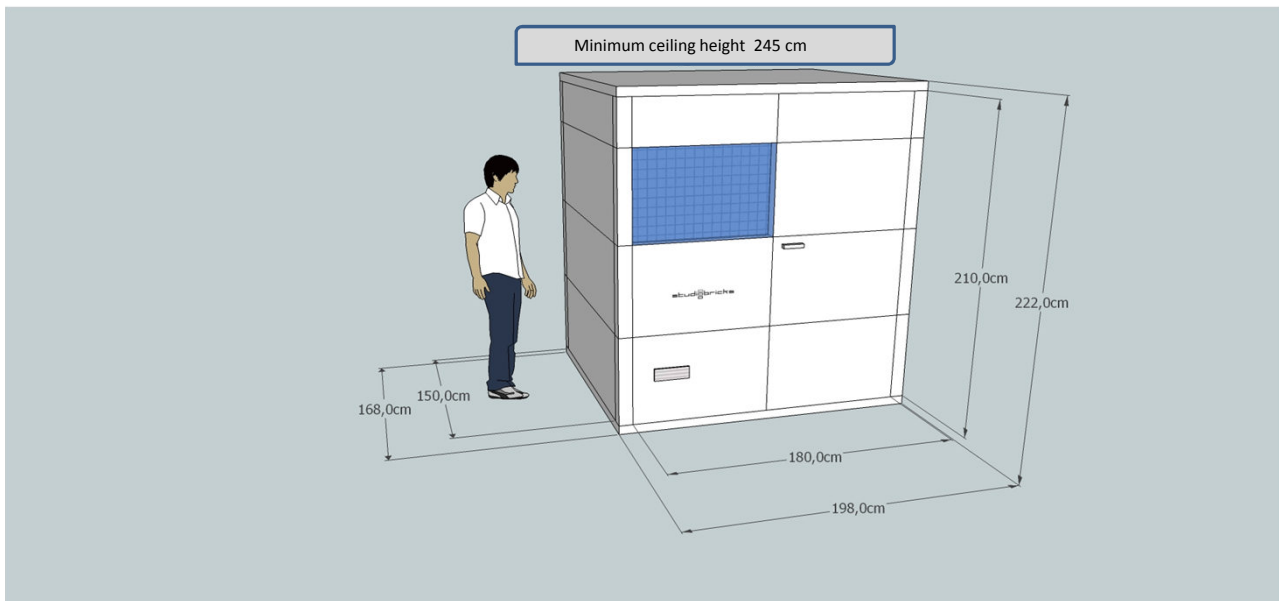

Pricing

External size of booth

Dimension wide X long X high in M
1.68 X 1.68 X 2.20

Internal size of booth

Dimension wide X long X high in M
1.50 X 1.50 X 2.08

Finishing

| | | |
|-------------------------|---|----------------------------|
| Absorber | PRO: Vicoustic A50 + Super Bass traps 90 | Extras: |
| Reflectors | 4 X Varipanel | 52,- Eur p.part |
| Acoustic window | 90 cm x 60 cm | *) |
| Door | 75cm x 210cm | 680,- second door |
| Lacquer | white | *) |
| Electricity Plug | yes | |
| LED Light | 50 cm LED Light | |
| Carpet | grey | |
| wire tunnel | 4 cable system | 40,- Euro additional tunel |
| KG | 746 KG | |

Se puede pedir la cabina con Doors acústicas de vidrio o de madera

Pricing

External size of booth

Dimension wide X long X high in M
1.68 X 1.98 X 2.22

Internal size of booth

Dimension wide X long X high in M
1.50 X 1.80 X 2.08