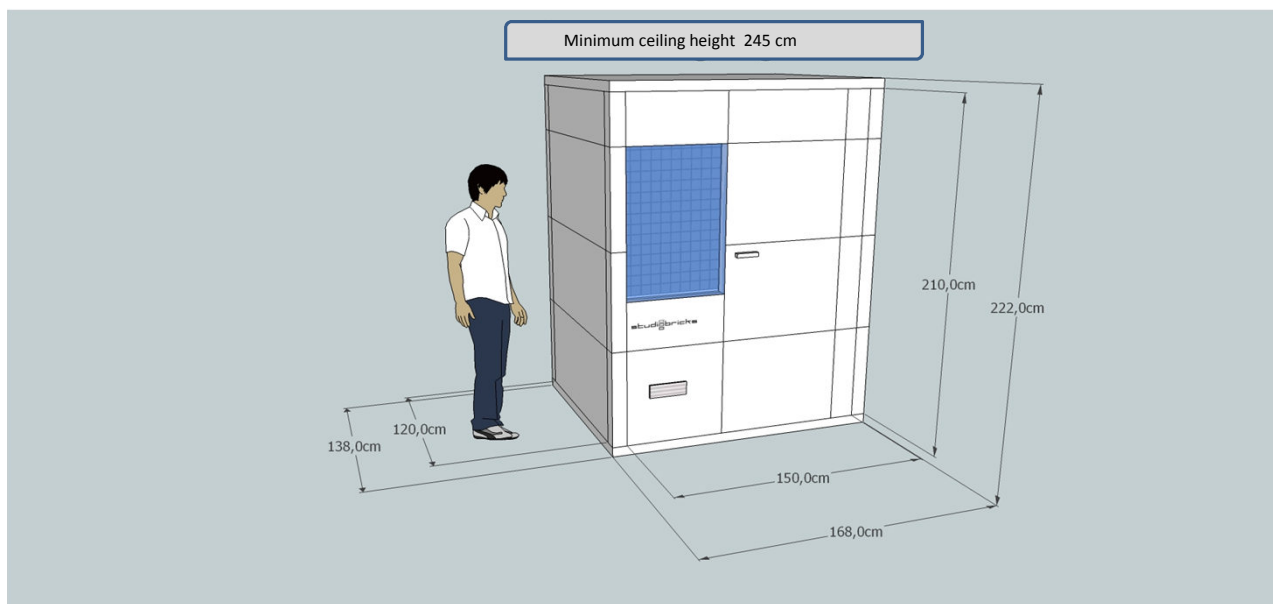

"Studiobricks PRO 150 X 120"

studiobricks

Studiobricks S.L.
Calle Aribau 177, 1a
08036 Barcelona / Spanien

Tel.: +34 609 865 723
STUDIO BRICKS
NIF: B - 655 19316

Web: www.studiobricks.com
Mail: info@studiobricks.com

Se puede pedir la cabina con Doors acústicas de vidrio o de madera

Pricing

External size of booth

Dimension wide X long X high in M
1.38 X 1.68 X 2.22

Internal size of booth

Dimension wide X long X high in M
1.20 X 1.50 X 2.08

Finishing

Absorber

Reflectors

Acoustic window

Door

Lacquer

Electricity Plug

LED Light

Carpet

wire tunnel

KG

PRO :

Vicoustic A50 + Super Bass traps 90

3 X Varipanel

90 cm x 60 cm

75cm x 210cm

white

yes

50 cm LED Light

grey

4 cable system

658 KG