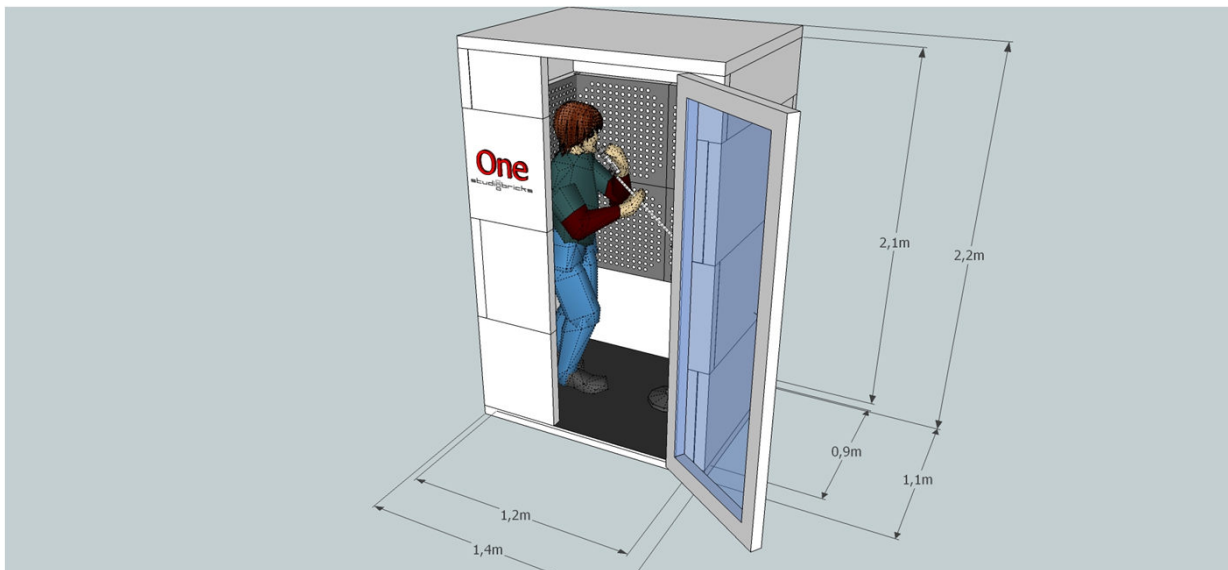

Pricing

External size of booth

Dimension wide X long X high in M
1.20 X 1.40 X 2.25

Internal size of booth

Dimension wide X long X high in M
0,90 x 1,10 x 2,04

Finishing

Standard:

Extras:

Pricing

External size of booth

Dimension wide X long X high in M
1.38 X 1.38 X 2.22

Internal size of booth

Dimension wide X long X high in M
1.20 X 1.20 X 2.10

Finishing

| | Standard: | Extras: |
|-------------------------|-----------------|--|
| Absorber | Vicoustic A50 | |
| Reflectors | No | <i>Varipanel 52,- Eur p.part</i> (Recomendation for wind instr. 2 x Varipanel) |
| BassTraps | No | <i>SuperbassTrap90 170,- (2 pair)</i> (Recomendation for Voice off 2 pairs) |
| Acoustic window | No | <i>*)</i> |
| Door | 75cm x 210cm | <i>(Soundproof door with four layer mirror)</i> |
| Lacquer | white *) | |
| Electricity Plug | yes | |
| LED Light | 50 cm LED Light | |
| Carpet | grey | |
| wire tunnel | 4 cable system | <i>40,- Euro additional tunnel</i> |
| KG | 531 KG | |