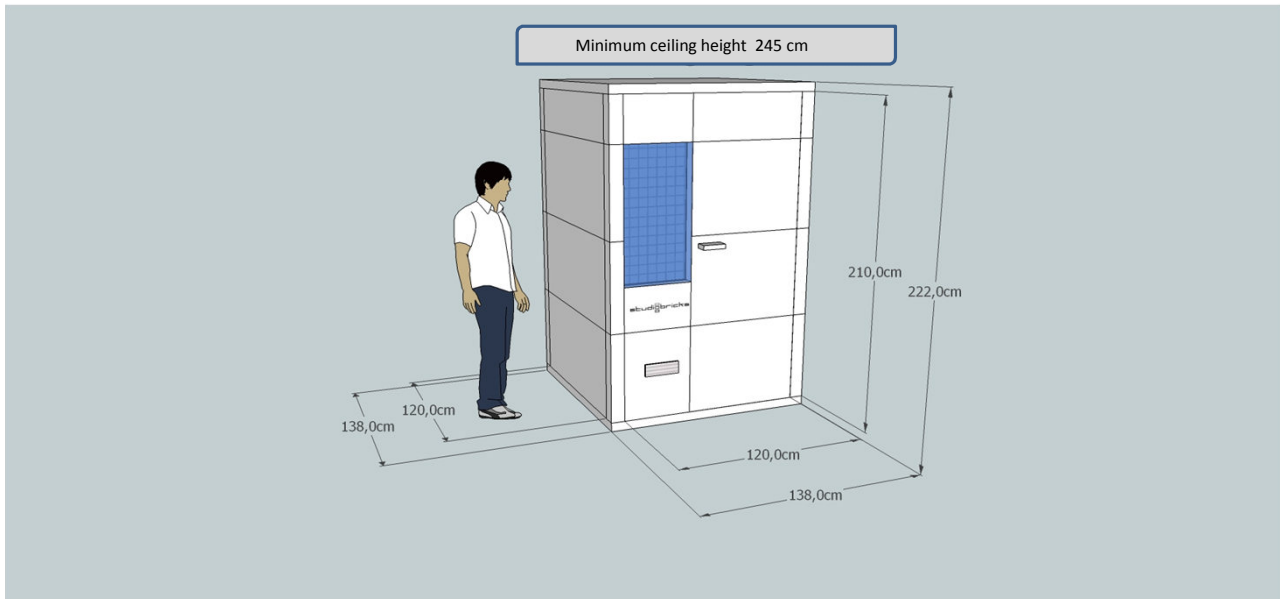

"Studiobricks PRO 120 X 120"

studiobricks

Studiobricks S.L.
Calle Aribau 177, 1a
08036 Barcelona / Spanien

Tel.: +34 609 865 723
STUDIO BRICKS
NIF: B - 655 19316

Web: www.studiobricks.com
Mail: info@studiobricks.com

Se puede pedir la cabina con Doors acústicas de vidrio o de madera

Pricing

External size of booth

Dimension wide X long X high in M
1.38 X 1.38 X 2.22

Internal size of booth

Dimension wide X long X high in M
1.20 X 1.20 X 2.10

Finishing

Absorber

PRO :

Vicoustic A50

Reflectors

2 X Varipanel

Acoustic window

90 cm x 45 cm

Door

75cm x 210cm

Lacquer

white *)

Electricity Plug

yes

LED Light

50 cm LED Light

Carpet

grey

wire tunnel

4 cable system

Extras:

52,- Eur p.part

*)

680,- second door

40,- Euro additional tunel

KG

576 KG