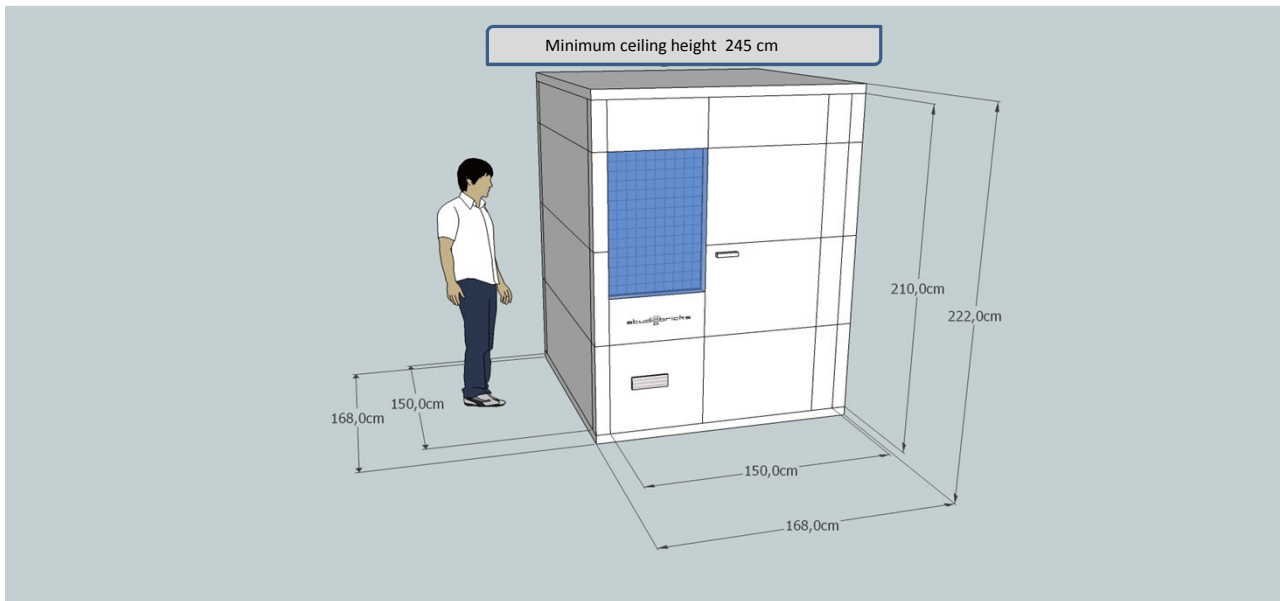

"Studiobricks PRO 150 X 150"

studiobricks

Studiobricks S.L.
Calle Aribau 177, 1a
08036 Barcelona / Spanien

Tel.: +34 609 865 723
STUDIO BRICKS
NIF: B - 655 19316

Web: www.studiobricks.com
Mail: info@studiobricks.com

Se puede pedir la cabina con Doors acústicas de vidrio o de madera

Pricing

External size of booth

Dimension wide X long X high in M
1.68 X 1.68 X 2.20

Internal size of booth

Dimension wide X long X high in M
1.50 X 1.50 X 2.08

Finishing

Absorber	PRO: Vicoustic A50 + Super Bass traps 90	Extras:
Reflectors	4 X Varipanel	52,- Eur p.part
Acoustic window	90 cm x 60 cm	*)
Door	75cm x 210cm	680,- second door
Lacquer	white	*)
Electricity Plug	yes	
LED Light	50 cm LED Light	
Carpet	grey	
wire tunnel	4 cable system	40,- Euro additional tunel
KG	746 KG	

*) all RAL Colours available

Backside unlaquered

**) Additional window 90cm x 60cm = 395 Eur / Available up to 180 cm x 90 cm