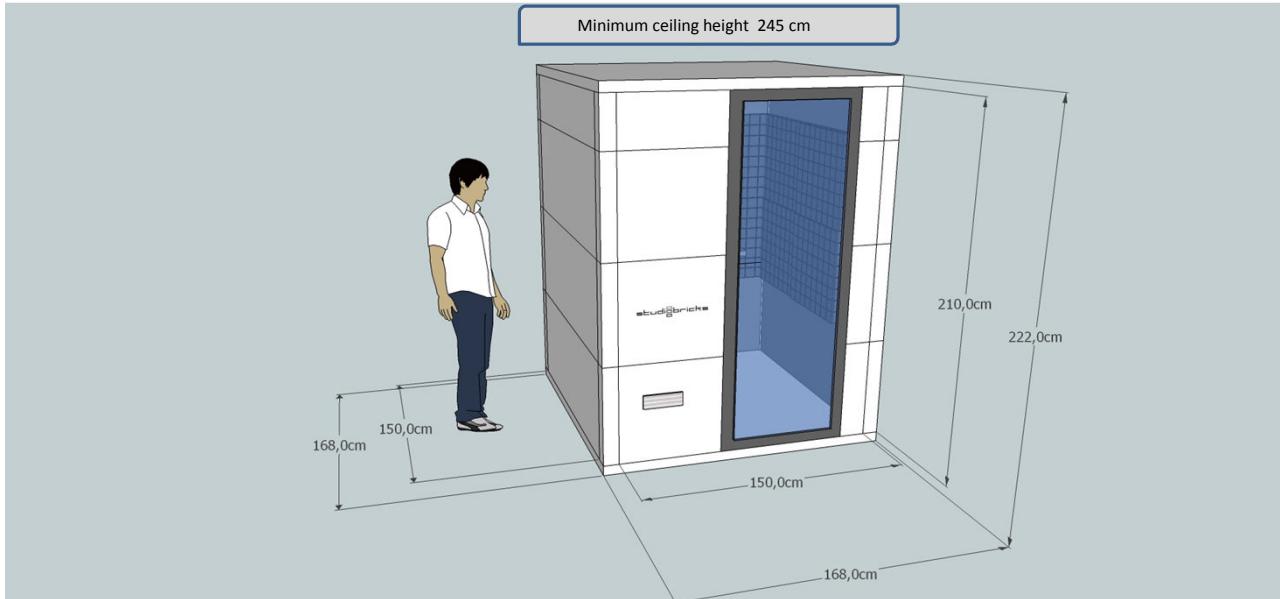

Pricing

External size of booth

Dimension wide X long X high in M
1.38 X 1.68 X 2.22

Internal size of booth

Dimension wide X long X high in M
1.20 X 1.50 X 2.08

Finishing

| | Standard: | Extras: |
|-------------------------|-----------------|---|
| Absorber | Vicoustic A50 | |
| Reflectors | No | Varipanel 52,- Eur p.part (Recomendation for wind instr. 3 x Varipanel) |
| BassTraps | No | SuperbassTrap90 170,- (2 pair) (Recomendation for Voice off 2 pairs) |
| Acoustic window | No | *) |
| Door | 75cm x 210cm | (Soundproof door with four layer mirror) |
| Lacquer | white | *) |
| Electricity Plug | yes | |
| LED Light | 50 cm LED Light | |
| Carpet | grey | |
| wire tunnel | 4 cable system | 40,- Euro additional tunnel |
| KG | 611 KG | |

Pricing

External size of booth

Dimension wide X long X high in M
1.68 X 1.68 X 2.22

Internal size of booth

Dimension wide X long X high in M
1.50 X 1.50 X 2.08

Finishing

| | Standard: | Extras: |
|-------------------------|-----------------|---|
| Absorber | Vicoustic A50 | |
| Reflectors | No | <i>Varipanel 52,- Eur p.part</i> (Recomendation for wind instr. 4 x Varipanels) |
| BassTraps | No | <i>SuperbassTrap90 170,- (2 pair)</i> (Recomendation for Voice off 2 pairs) |
| Acoustic window | No | <i>*)</i> |
| Door | 75cm x 210cm | <i>(Soundproof door with four layer mirror)</i> |
| Lacquer | white | <i>*)</i> |
| Electricity Plug | yes | |
| LED Light | 50 cm LED Light | |
| Carpet | grey | |
| wire tunnel | 4 cable system | <i>40,- Euro additional tunel</i> |
| KG | 687 KG | |